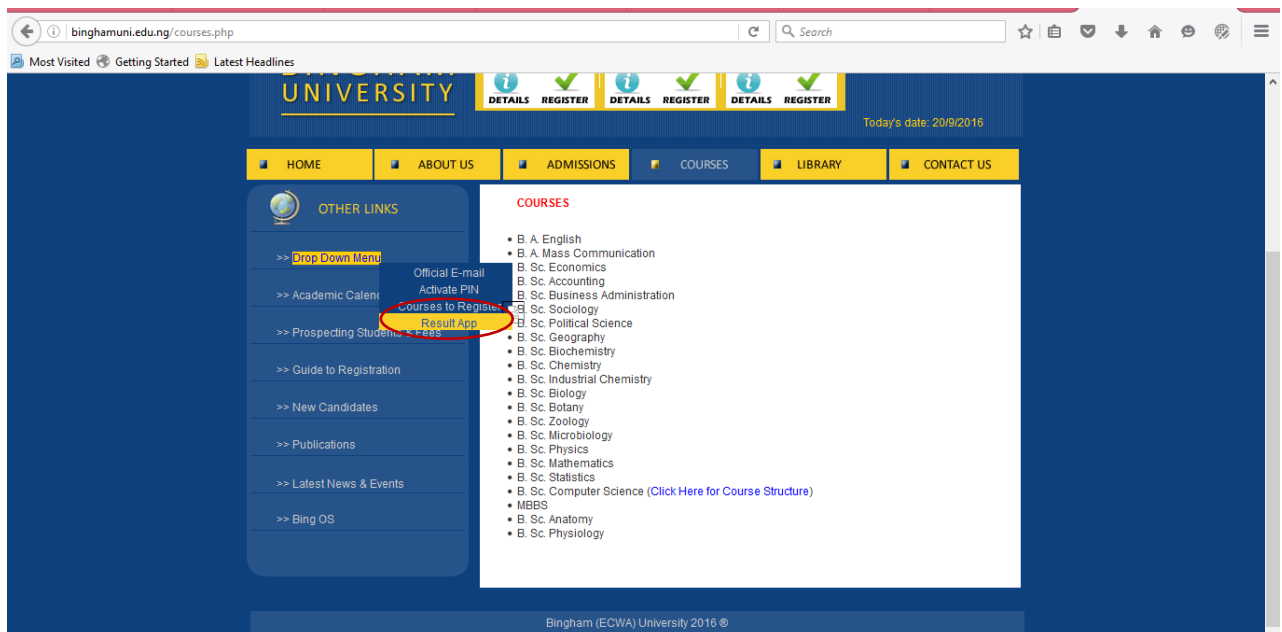

Open a browser and type [www.binghamuni.edu.ng](http://www.binghamuni.edu.ng) then click on courses (circled below)

Click on the drop down menu by the left hand side on the screen then click on result app circled below