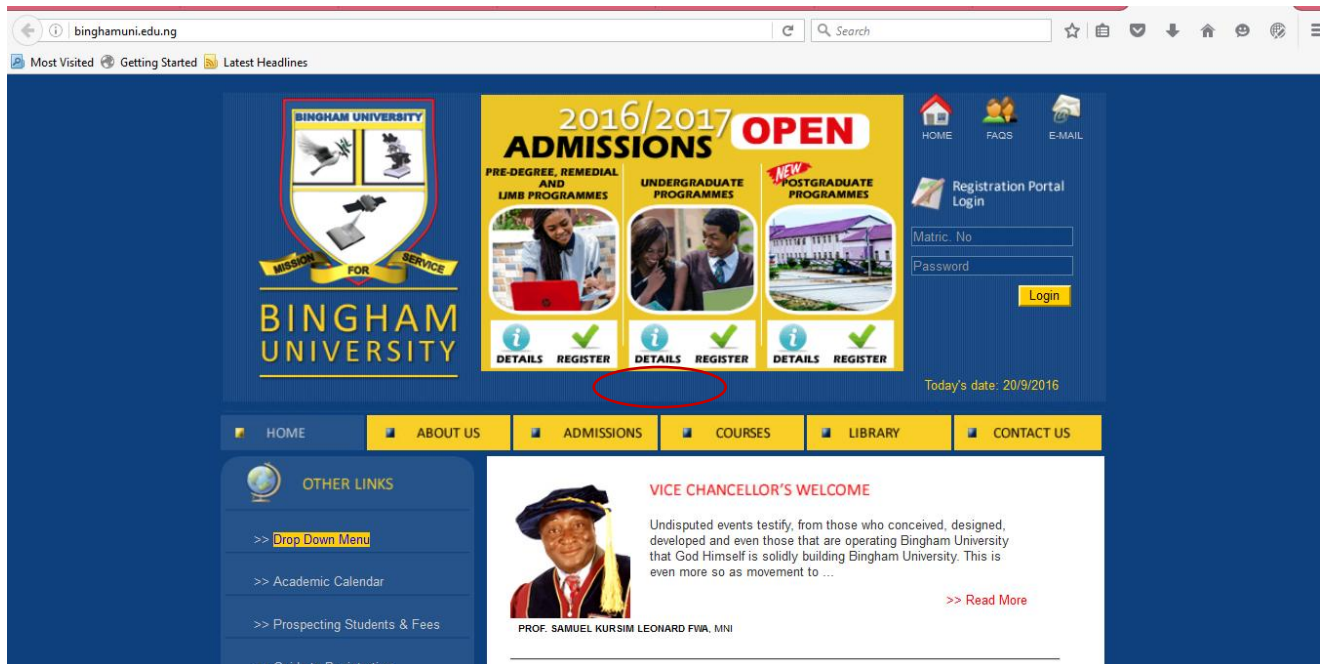

Open a browser and type [www.binghamuni.edu.ng](http://www.binghamuni.edu.ng) then click on courses (circled below)

Click on the drop down menu by the left hand side on the screen then click on result app circled below

A different window will be opened as shown below. Click on student login

binghamuni.edu.ng:8080/dreamz/

Most Visited Getting Started Latest Headlines

Current Session (Main): 2015/2016  
Current Semester(Main):Second